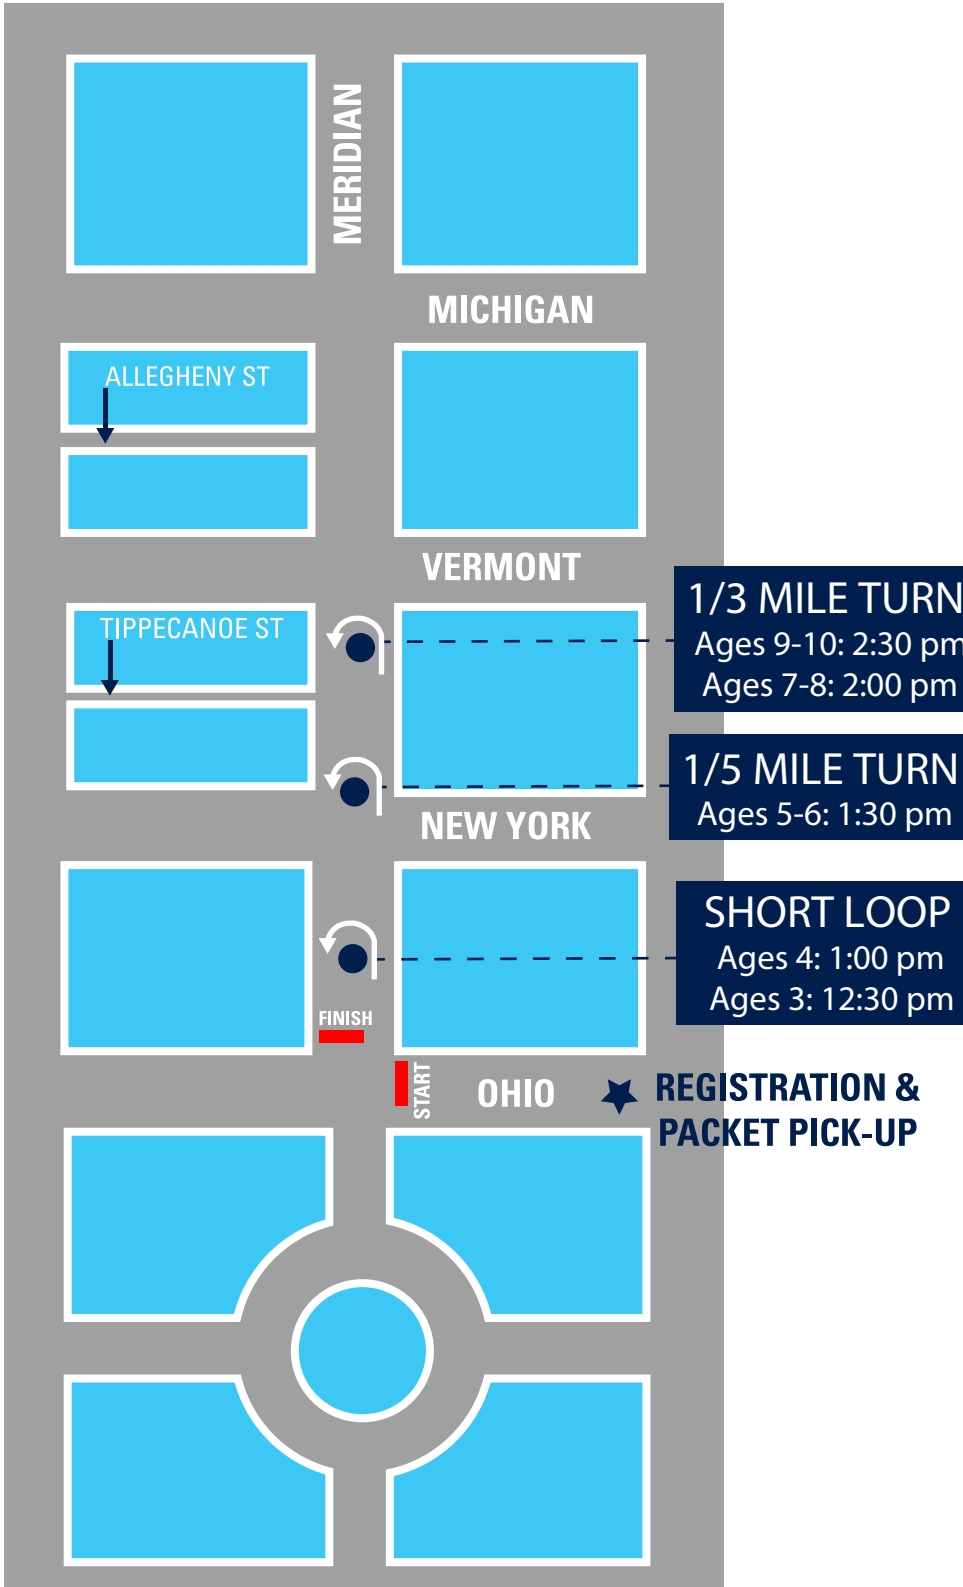

salesforce | JPMORGAN CHASE & CO.

ROOKIE RUN

Sunday, May 14th

COURSE MAP

TIME SCHEDULE

12:30 pm

Age 3 | 2 Block Course

1:00 pm

Age 4 | 2-Block Course

1:30 pm

Age 5-6 | 1/5 Mile Course

2:00 pm

Age 7-8 | 1/3 Mile Course

2:30 pm

Age 9-10 | 1/3 Mile Course

1/3 MILE TURN

Ages 9-10: 2:30 pm

Ages 7-8: 2:00 pm

1/5 MILE TURN

Ages 5-6: 1:30 pm

SHORT LOOP

Ages 4: 1:00 pm

Ages 3: 12:30 pm

★ REGISTRATION & PACKET PICK-UP