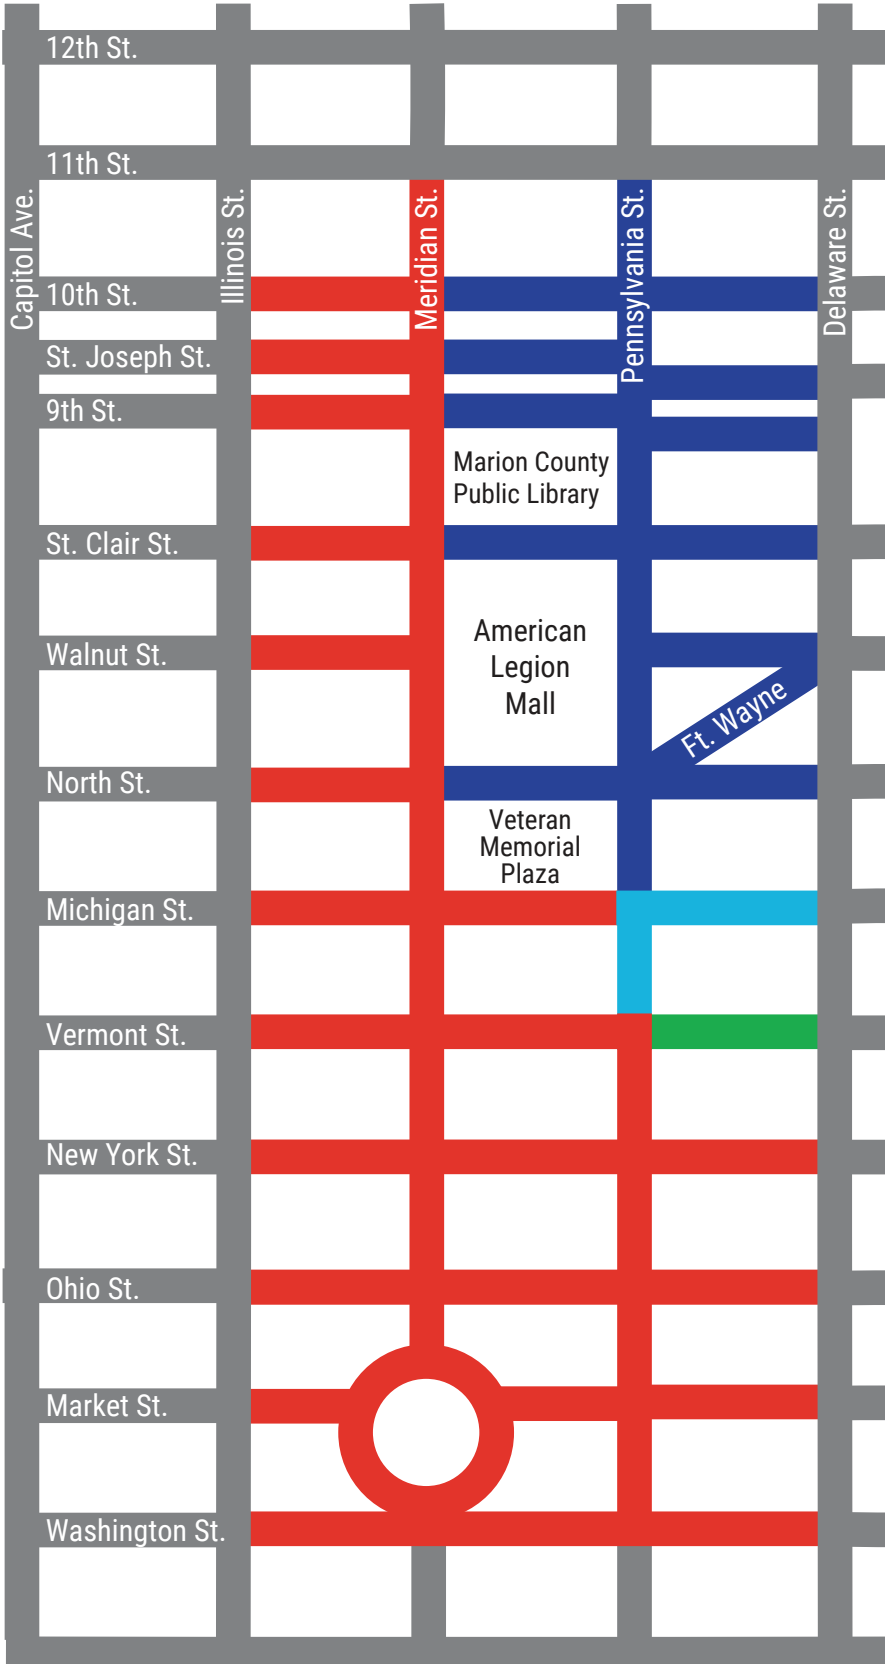

aes 500 FESTIVAL PARADE

MAY 27, 2023 STREET & METER CLOSINGS

- 5/26 at 10:00am**
- 5/27 at 6:00am**
- 5/27 at 7:30am**
- 5/27 at 8:00am**

Meters Close on 5/26 for Vermont Street btwn Penn. and Delaware. TV will occupy the two north lanes of Vermont. Meters close for Parade route on 5/27.